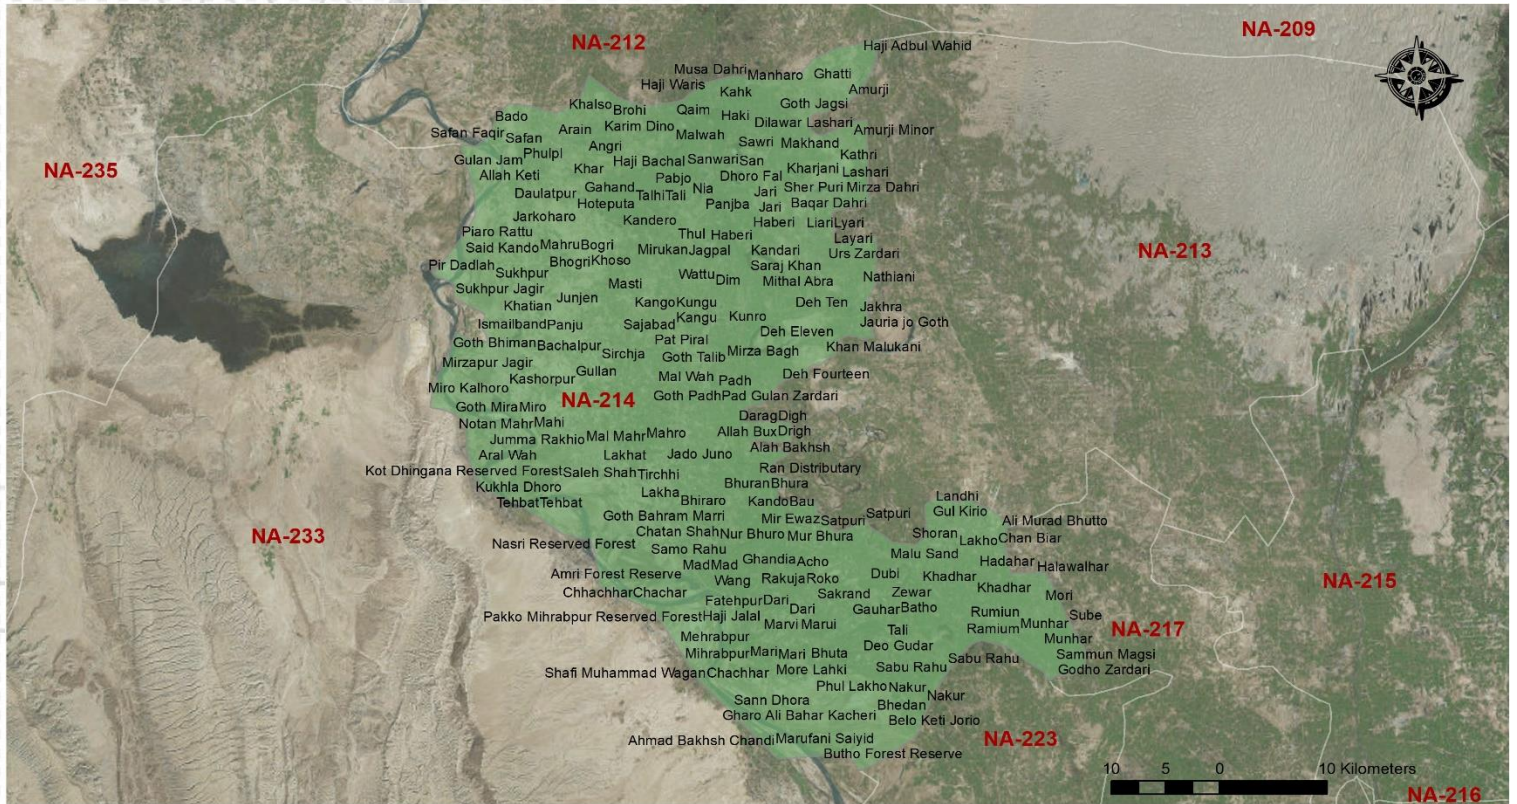

## NA-214 SHAHEED BENAZIRABAD-II

### CONSTITUENCY POPULATION

**793,823** 

### LIST OF CONTESTING CANDIDATES

#	Name	Name of Political Party
1	Afshan Iqbal	Independent
2	Bahadur Khan Dahri	Independent
3	Khan Muhammad Dahri	Independent
4	Sardar Sher Muhammad Rind Baloch	Independent
5	Sarfraz Urf Babu	Independent
6	Syed Zain Ul Abdin	Sindh United Party
7	Syed Ghulam Ali Shah	Independent
8	Syed Ghulam Mustafa Shah	Pakistan Peoples Party Parliamentarians
9	Ghulam Irtaza Umar	Independent
10	Ghulam Murtaza	Independent
11	Falak Sher	Independent
12	Gul Muhammad Rind	Pakistan Tehreek-e-Insaf
13	Liaquat Ali	Independent
14	Mukhtiar Naz	Pakistan Muslim League (Nawaz)
15	Manthar Ali	Independent
16	Nadeem Keerio	Allah-o-Akbar Tehreek
17	Wilayat Ali	Muttahidda Majlis-e-Amal Pakistan